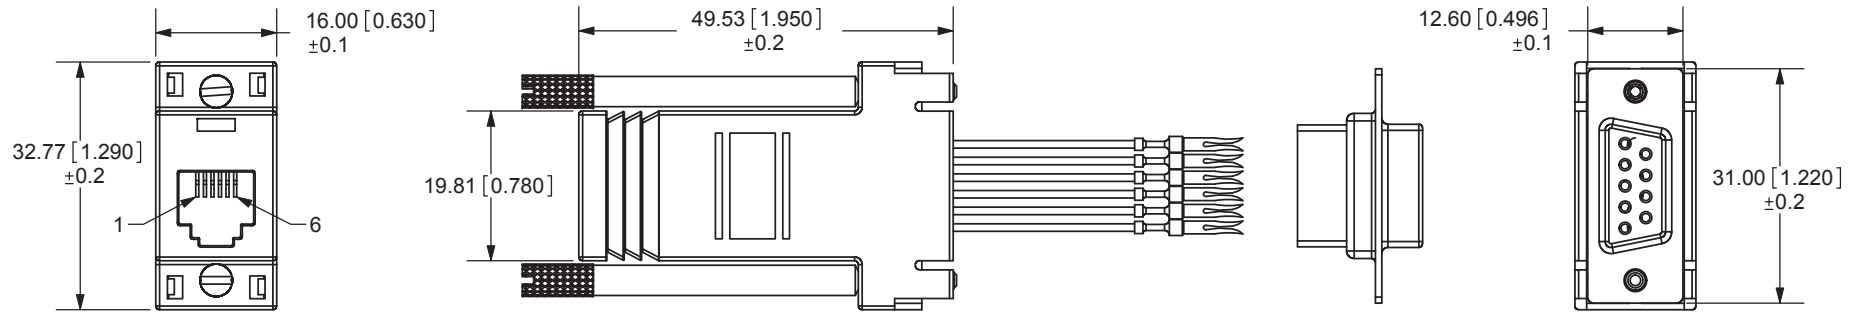

REV.	DESCRIPTION	DATE
A	NEW DRAWING	1/9/2008

SCALE: 1:2

TOLERANCE:
±0.3mm UNLESS OTHERWISE
SPECIFIED

WIRING CHART	
RJ12	WIRE COLOR
1	white
2	black
3	red
4	green
5	yellow
6	blue

	MATERIAL	PLATING
DB-09 CONNECTOR	Steel	Tin
RJ12 CONTACTS	Phosphor Bronze	Gold over Nickel
CRIMP CONTACT	Brass	Gold over Nickel
THUMBSCREW	N/A	
HOUSING	Thermoplastic	94-0 Rated

20050 SW 112th Ave.
Tualatin, OR 97062
Phone: 503-612-2300
800-275-4899
Fax: 503-612-2383
Website: www.cui.com

TITLE: MODULAR ADAPTER, RJ12 TO DB-09 FEMALE		REV: A
PART NO. AMK-0003	UNITS: MM [INCHES]	
DRAWN BY: ZRJ	APPROVED BY:	SCALE: 1:1